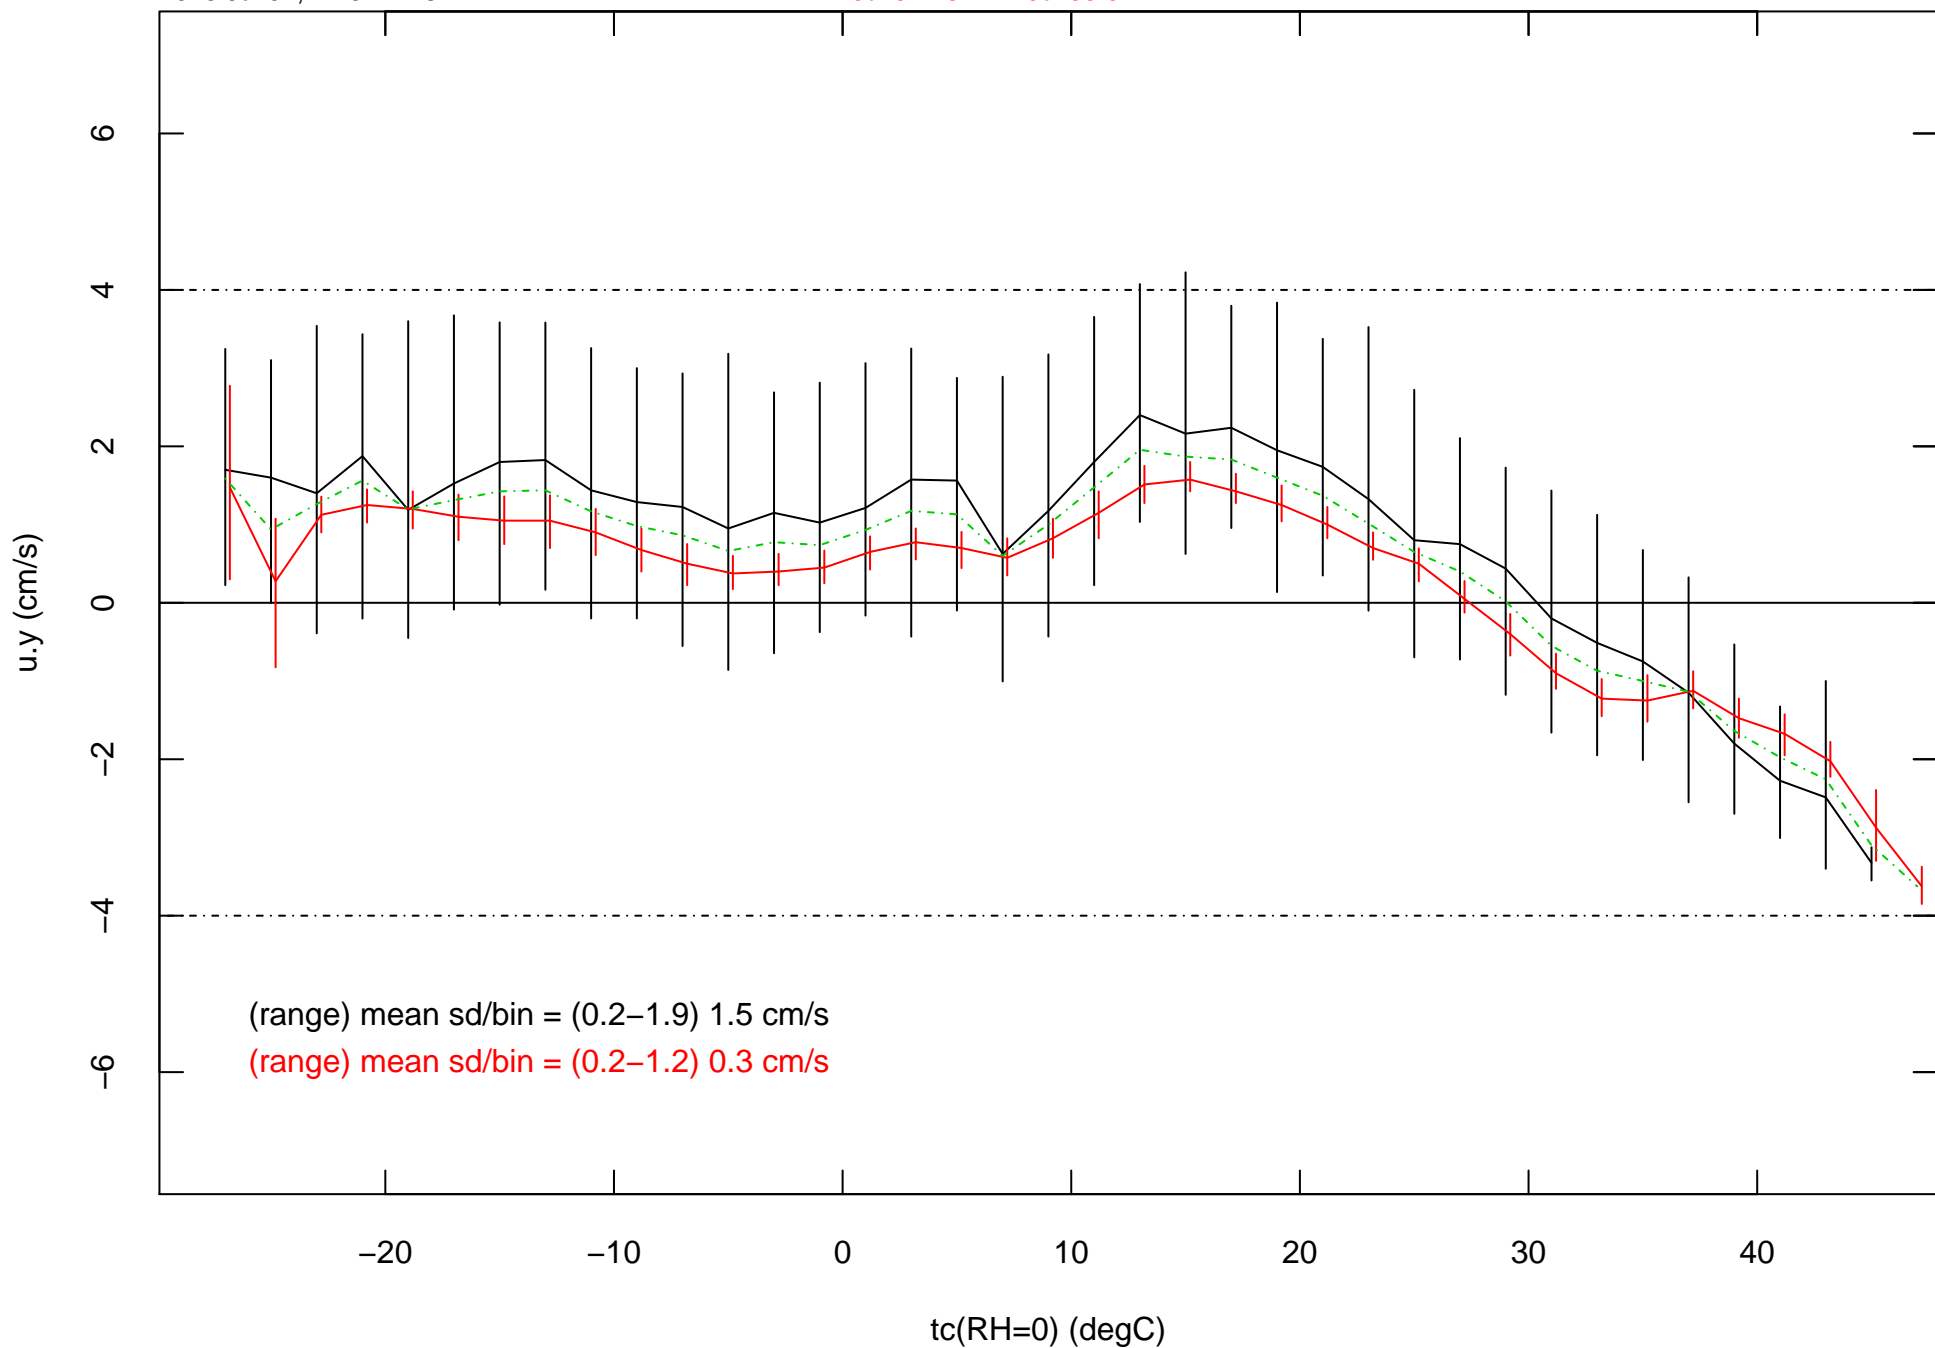

# u.x vs tc; sonic 0674 on top (200m SE)

2015 Jul 02, 11:31 – 18:24 MDT

Jul 02 18:24 – Jul 03 01:24 MDT

# u.y vs tc; sonic 0674 on top (200m SE)

2015 Jul 02, 11:31 – 18:24 MDT

Jul 02 18:24 – Jul 03 01:24 MDT

# u.z vs tc; sonic 0674 on top (200m SE)

2015 Jul 02, 11:31 – 18:24 MDT

Jul 02 18:24 – Jul 03 01:24 MDT