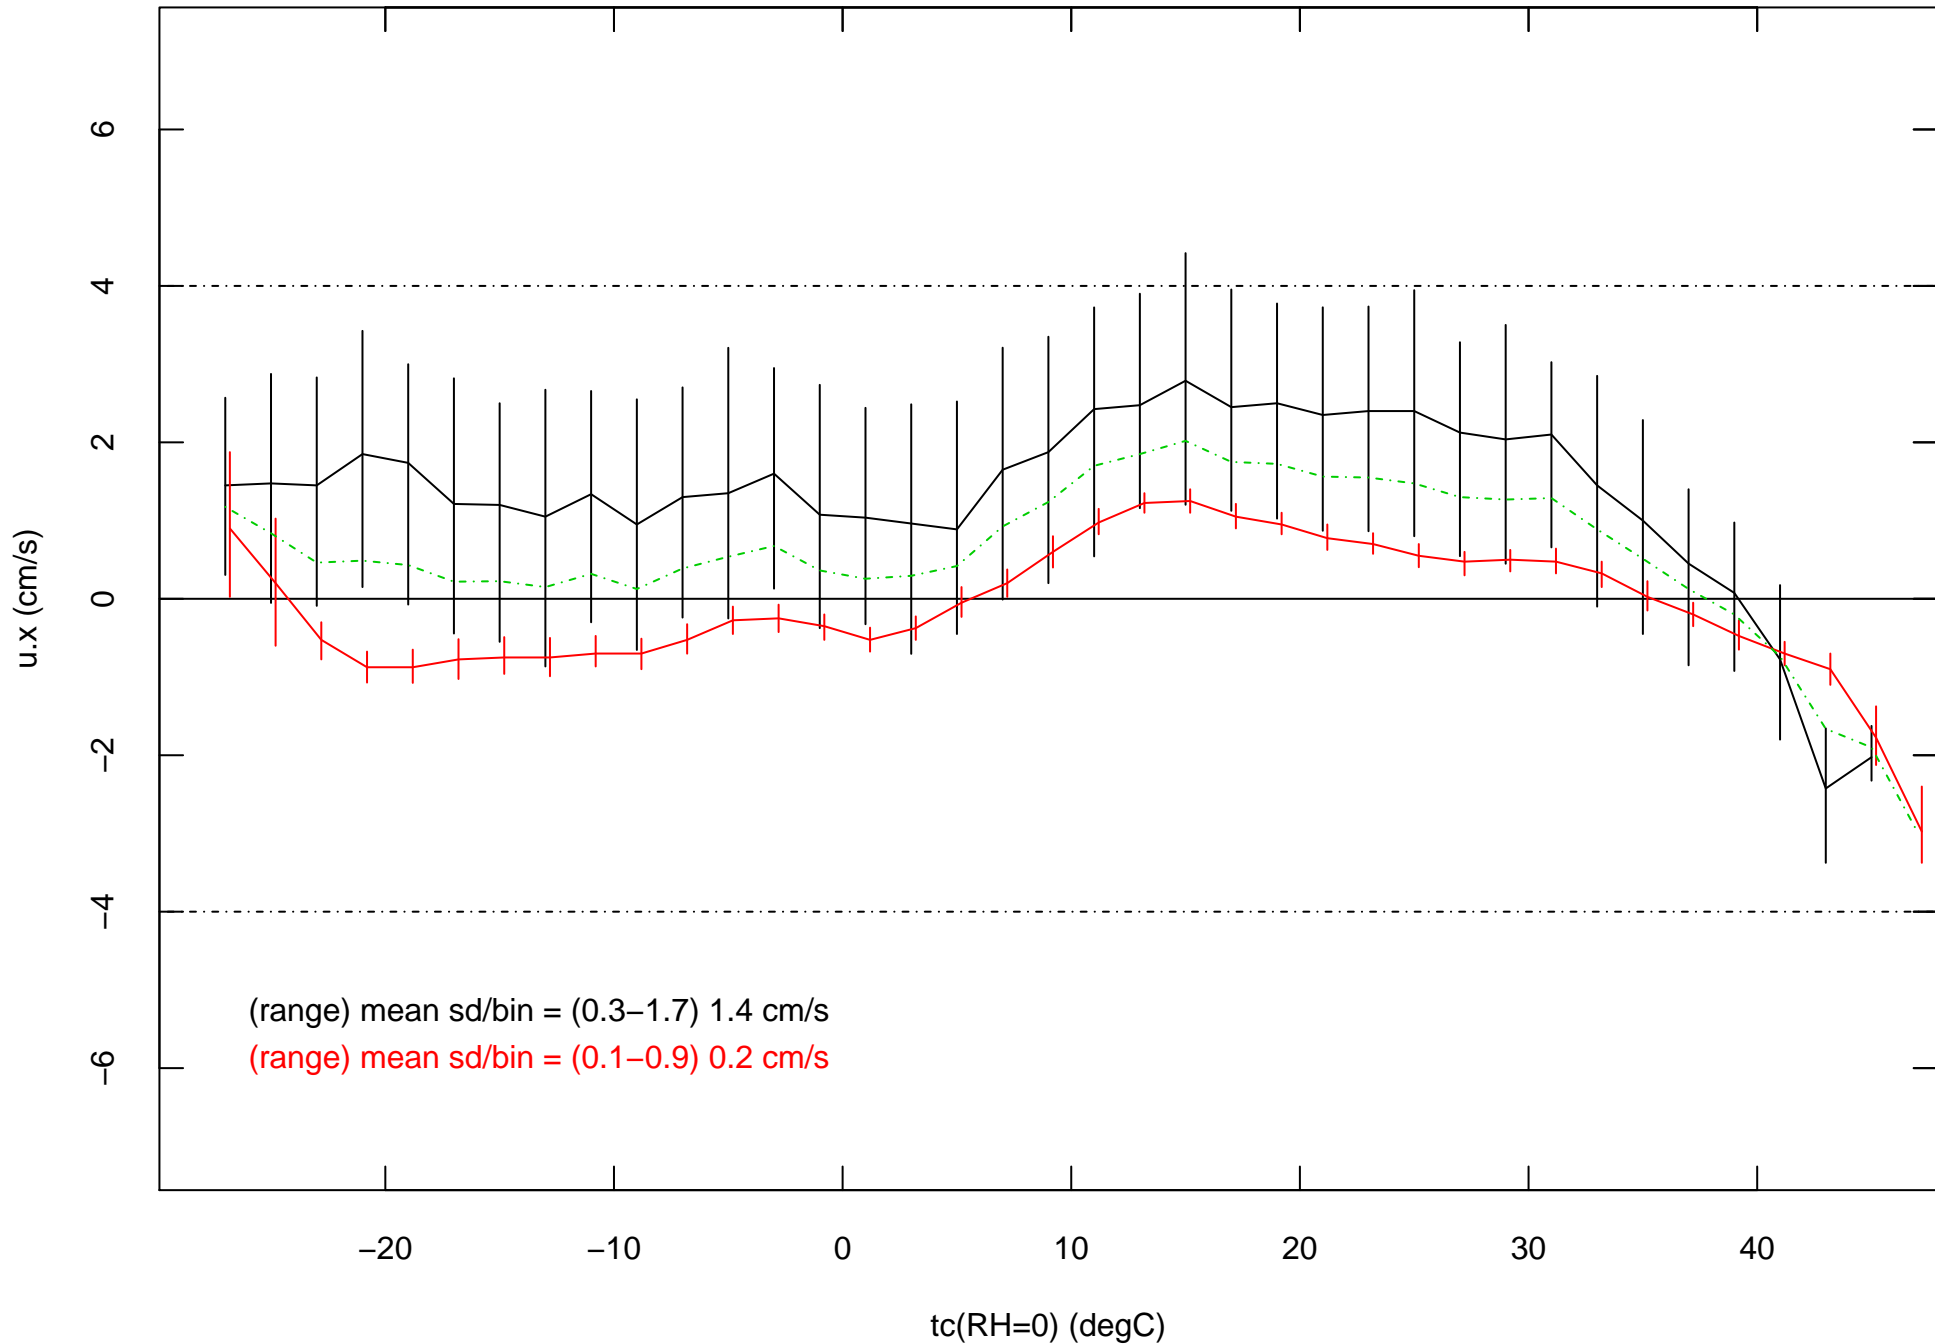

# u.x vs tc; sonic 0674 on top (200m SE)

2015 Jul 02, 11:31 – 18:24 MDT

Jul 02 18:24 – Jul 03 01:24 MDT

# u.y vs tc; sonic 0674 on top (200m SE)

2015 Jul 02, 11:31 – 18:24 MDT

Jul 02 18:24 – Jul 03 01:24 MDT

# u.z vs tc; sonic 0674 on top (200m SE)

2015 Jul 02, 11:31 – 18:24 MDT

Jul 02 18:24 – Jul 03 01:24 MDT